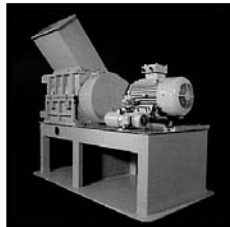

GRANULATOR

GR
75

LION

**Extremely sturdy
and reliable**

High capacity

**Easy access to
knives and screen**

**Quick replacement of
knives and screen**

Wear-resistant design

Technical Specification

MODEL GR75-650

Floor area	2380 x 1300 mm
Height	2480 mm
Rotor length	650 mm
Cutting circle diameter	510 mm
Rotor speed	350 r/m
No. of rotor knives	14 pcs
No. of fixed knives	4 pcs
No. of rotor knife rows	7 pcs
No. of fixed knife rows	4 pcs
Motor	75 kW
Weight	3.5 t

Transmission: Vee-belt

With reservation for technical alterations.

Two granulators in line.

Front side view.

Rear side view.

Granulator with transport equipment.

Granulator GR75-650 "LION"

The Granulator GR75 ("LION") with its unique features are esteemed by professionals over the world.