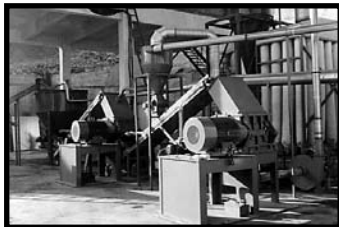

Two granulators in line.