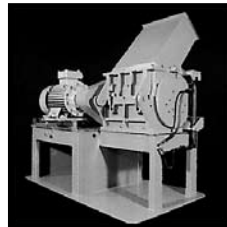

Transmission: Vee-belt

With reservation for technical alterations.

Two granulators in line.

Front side view.

Rear side view.

Granulator with transport equipment.

Granulator GR75-650 "LION"

The Granulator GR75 ("LION") with its unique features are esteemed by professionals over the world.

It is a robust and reliable machine designed for tough operation and high capacity.

The GR75 is mostly used in the large REDOMA 2000 cable recycling plants. This granulator can be installed one or two or more in different combinations – in line and/or in parallel position – depending on the capacity required.

The "LION" is mounted on a steel base plate and does not require any special foundation. The machine design is unique, characterized by simplicity and ease of maintenance.

The granulator housing can be opened hydraulically for easy and quick access to knives and screen. Replacement of the screen is a only matter of a few minutes.